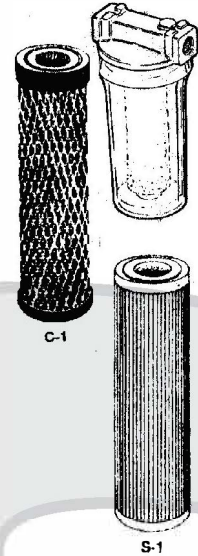

**WATER TREATMENT  
 INLINE FILTERS (FILTER SOFT)**

Model #	Description	List
WTHP1034	Filter Bowl	\$ 38.57
WTS-1	Sediment Cartridge 20 Micron	\$ 7.07
WTC-1	Taste & Odor Cartridge 5 Micron	\$ 12.42
WTGAC10	Deluxe Cartridge/Taste & Odor	\$ 18.73
WTP5/P25	Deluxe Sediment Cartridge	\$ 3.64

**CHEMICAL PRODUCTS**

CPSIO28	Super Iron Out (28 oz)	\$ 13.25
CPSIO5	Super Iron Out (5 lb)	\$ 32.50
CPWPP	Well Pro Pellets (3.5 lb)	\$ 69.66
CPC10	10 kg Calcium Hypochlorite Granular Chlorine	\$140.50

CPNUWELL 1G